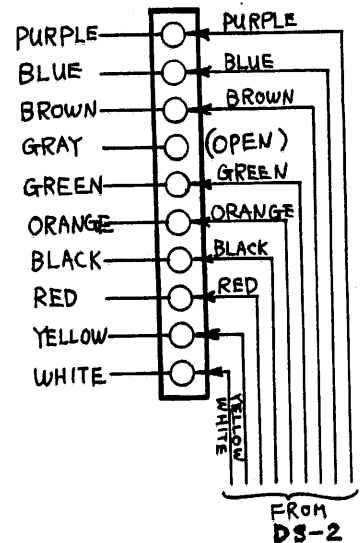

SERVICE BULLETIN

from: TRIO-KENWOOD COMMUNICATIONS, INC.

TS-520/S, TS-820/S #842

SUBJECT: DS-2 Replaces DS-1A DC-DC Converter

DATE 01/26/81

The DS-1A DC-DC converter for the TS-820 series and TS-520/S has been replaced by a new model, the DS-2. Wiring color code is the same. Physical size is smaller. Two additional mounting holes must be drilled in the transceiver rear panel.