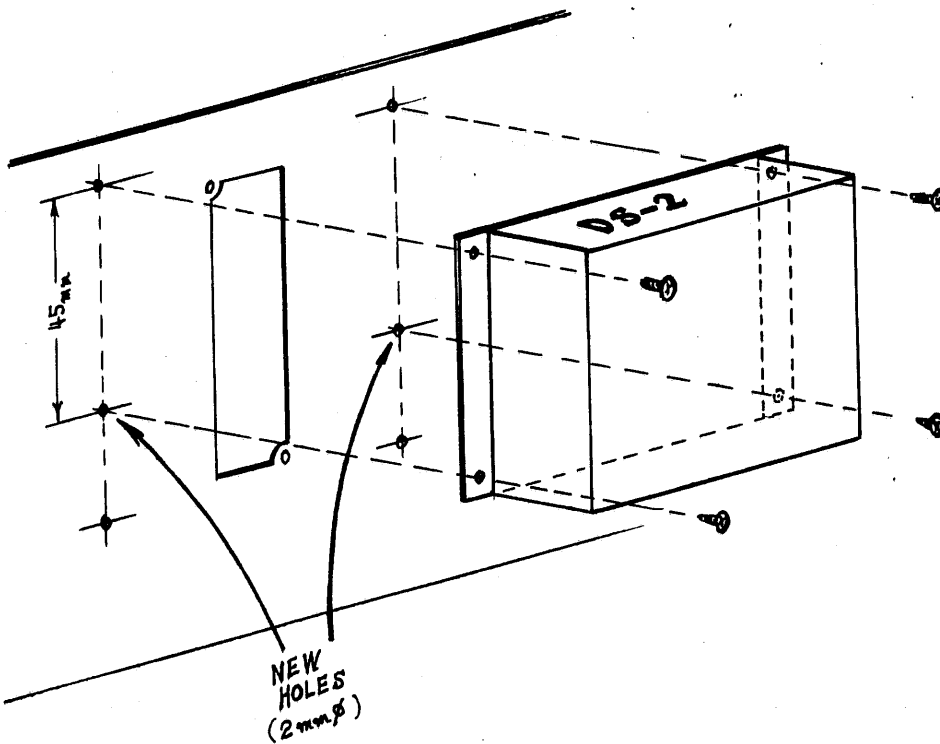

SERVICE BULLETIN

from: TRIO-KENWOOD COMMUNICATIONS, INC.

TS-520/S, TS-820/S #842

SUBJECT: DS-2 Replaces DS-1A DC-DC Converter

DATE 01/26/81

The DS-1A DC-DC converter for the TS-820 series and TS-520/S has been replaced by a new model, the DS-2. Wiring color code is the same. Physical size is smaller. Two additional mounting holes must be drilled in the transceiver rear panel.