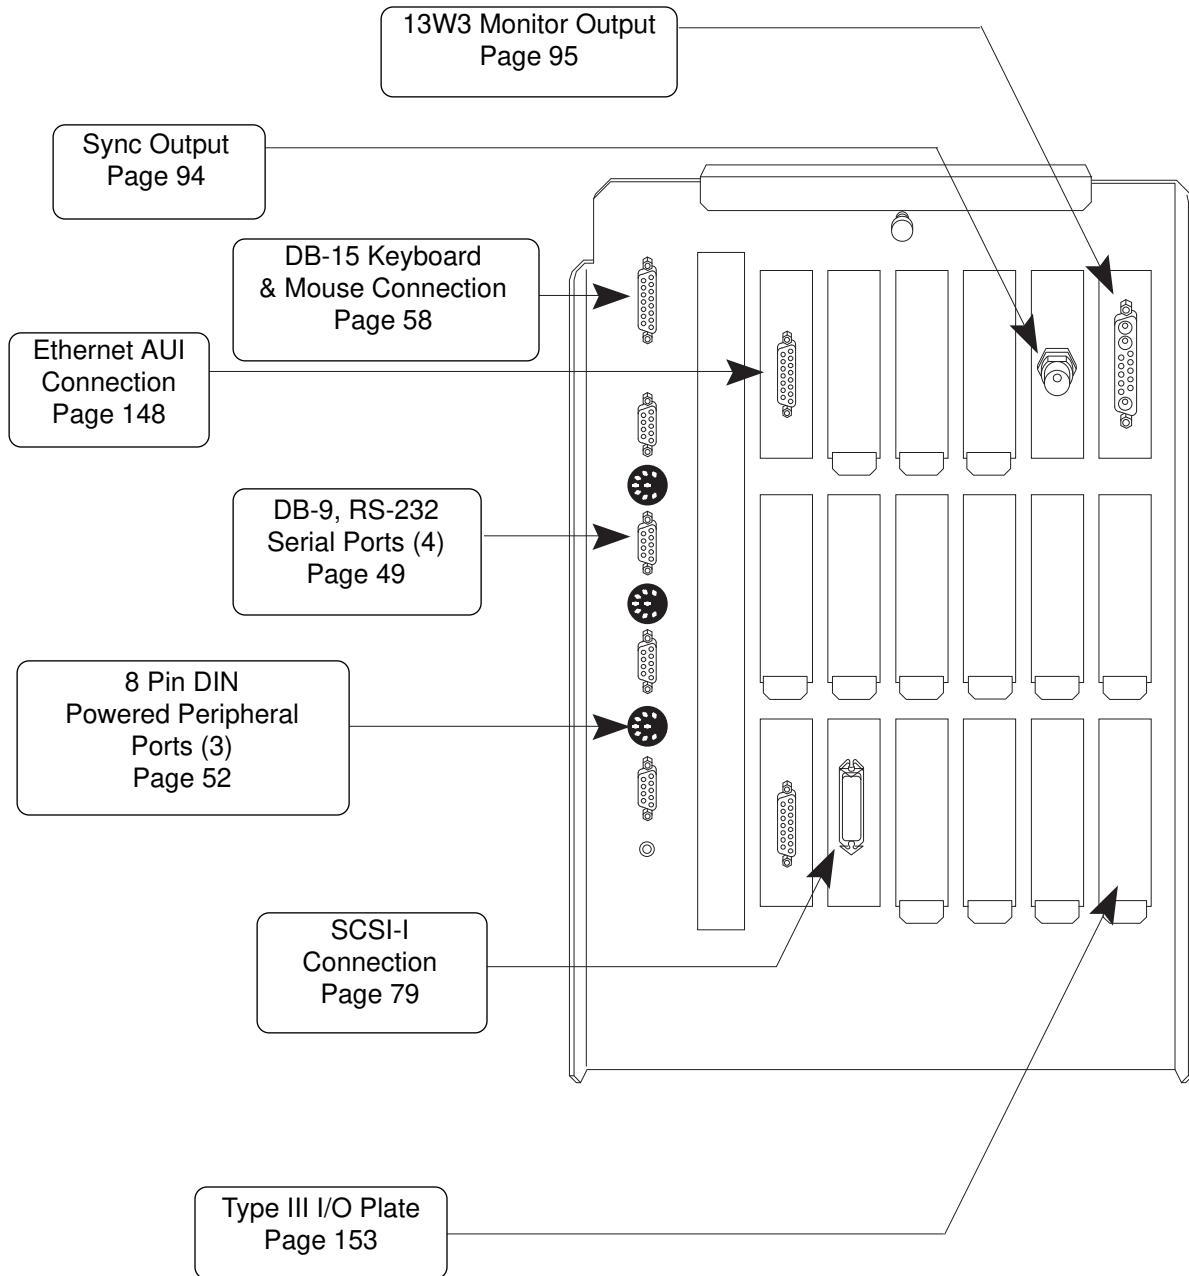

Single Tower - "Diehard2"

Front View

Figure 18 Diehard2 Front Quarter View

Figure 19 Diehard2 Rear Quarter View

Drive Bays

Figure 20 Diehard2 - Drive Bays

I/O Panel - Starter, XS, XS24, Elan

Figure 21 Diehard2 I/O Panel - Starter, XS, XS24 & Elan Graphics

I/O Panel - VGX, VGXT

Figure 22 Diehard2 I/O Panel - VGX and VGXT Graphics