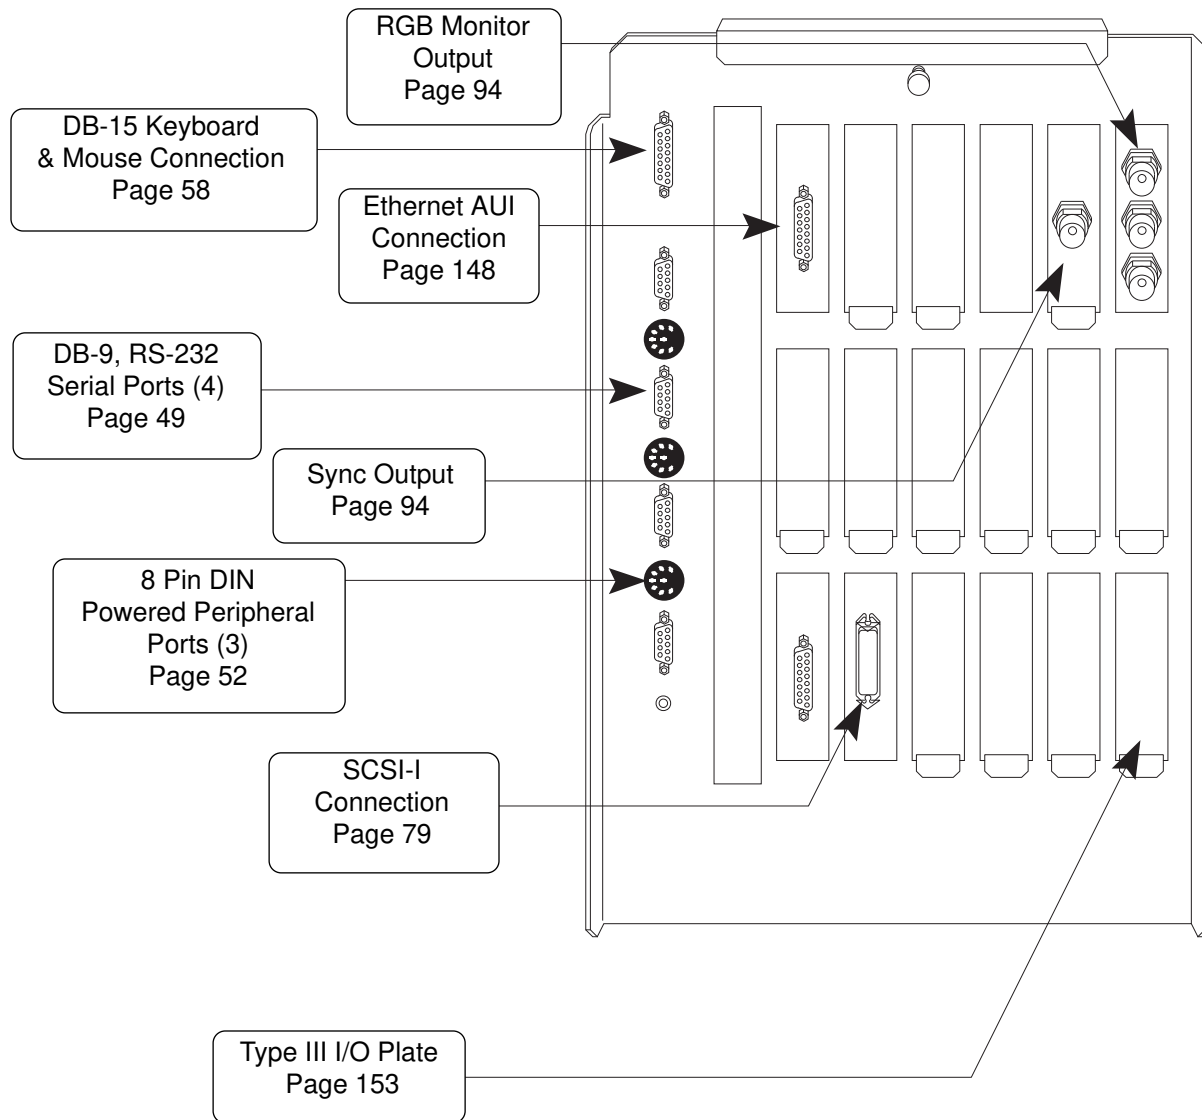

Single Tower - "Diehard2"

Front View

Figure 18 Diehard2 Front Quarter View

Figure 19 Diehard2 Rear Quarter View

Drive Bays

Figure 20 Diehard2 - Drive Bays

I/O Panel - Starter, XS, XS24, Elan

Figure 21 Diehard2 I/O Panel - Starter, XS, XS24 & Elan Graphics

I/O Panel - VGX, VGXT

Figure 22 Diehard2 I/O Panel - VGX and VGXT Graphics