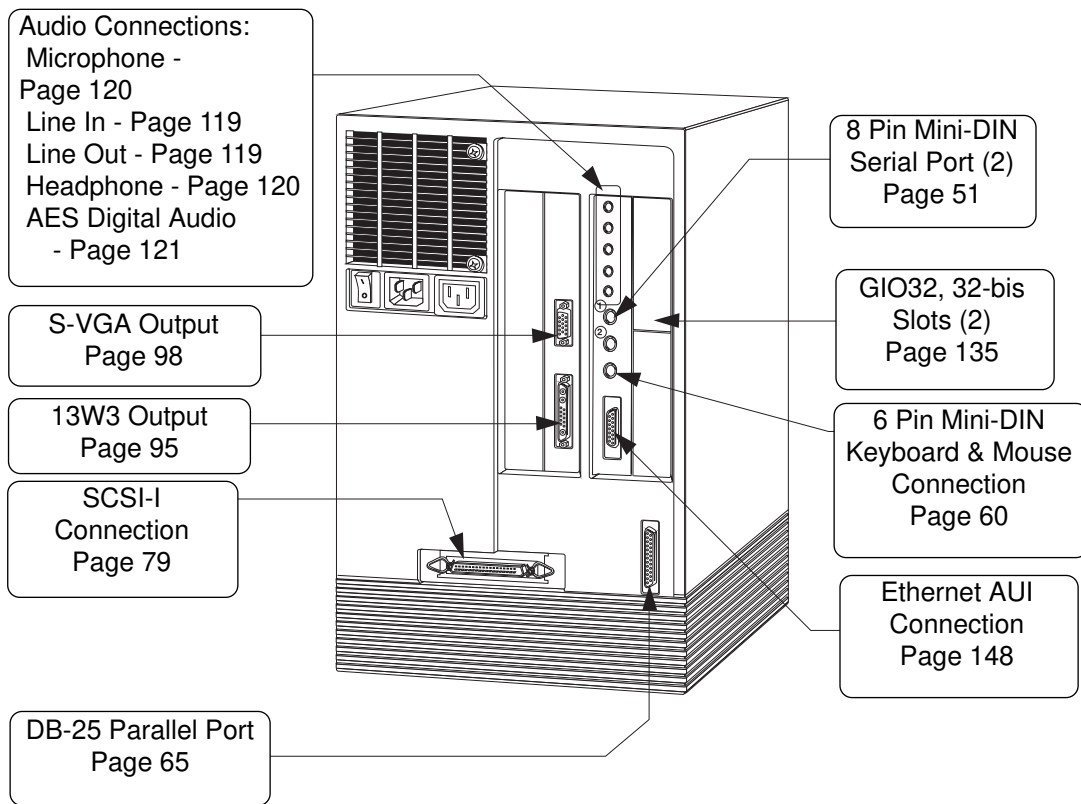

## Front & Rear View

**Figure 23** Indigo Front & Rear Quarter Views

## I/O Panels - R3000 or R4000 CPU, Starter Graphics

**Figure 24** Indigo I/O Panel - R3000 or R4000 CPU with Starter Graphics

### I/O Panel - Elan (or XS, XS24, XZ) Graphics and Galileo Video