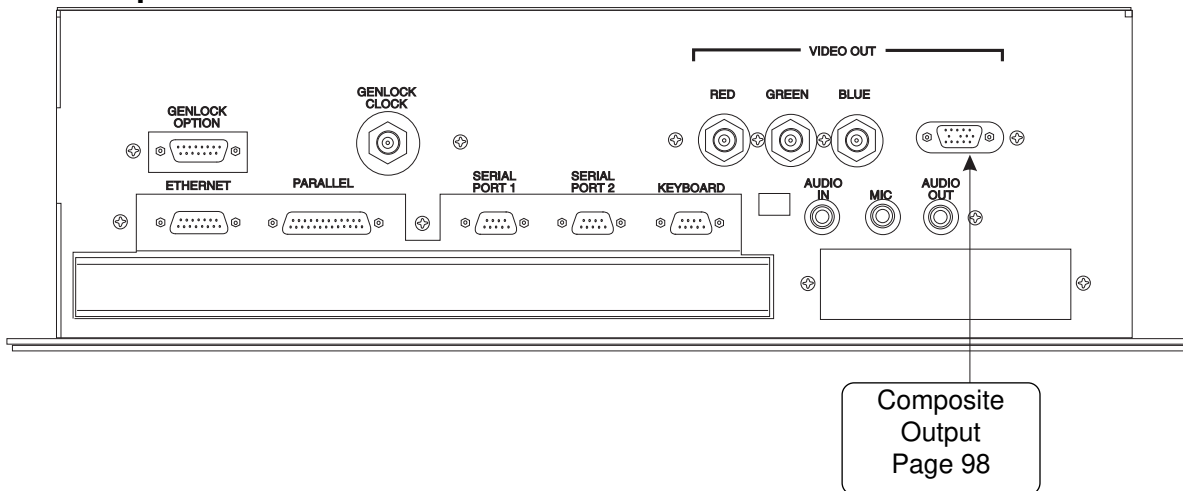

## Rear View With Side Skin Removed

**Figure 13** Personal IRIS Rear Quarter View Without Side Skin

**I/O Panel - 4D/20, 25 E-Module (GR1.2 and GR1.5 Graphics Board)**

**GR1.2 Graphics Board**

**GR1.5 Graphics Board**