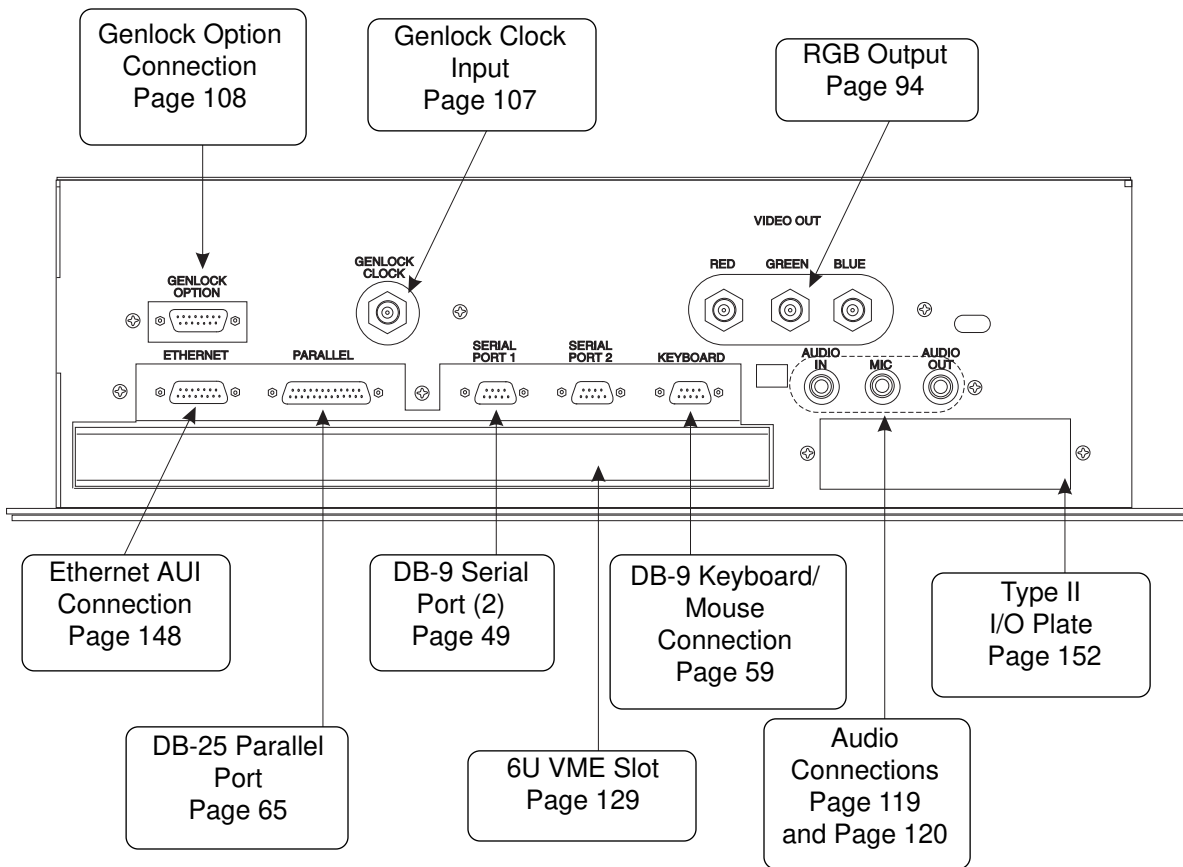

## Front & Rear Views

**Figure 12** Personal IRIS Front & Rear Quarter Views

## Rear View With Side Skin Removed

**Figure 13** Personal IRIS Rear Quarter View Without Side Skin

**I/O Panel - 4D/20, 25 E-Module (GR1.2 and GR1.5 Graphics Board)**

**GR1.2 Graphics Board**

**GR1.5 Graphics Board**

### I/O Panel - 4D/30, 35 E-Module With GR1.5 Graphics Board

**Figure 15** Personal IRIS I/O Panel - 4D/30, 35 with GR1.5 Graphics Board

### I/O Panel - 4D/30, 35 E-Module With Elan Graphics Board

**Figure 16** Personal IRIS I/O Panel - 4D/30, 35 with Elan Graphics Board