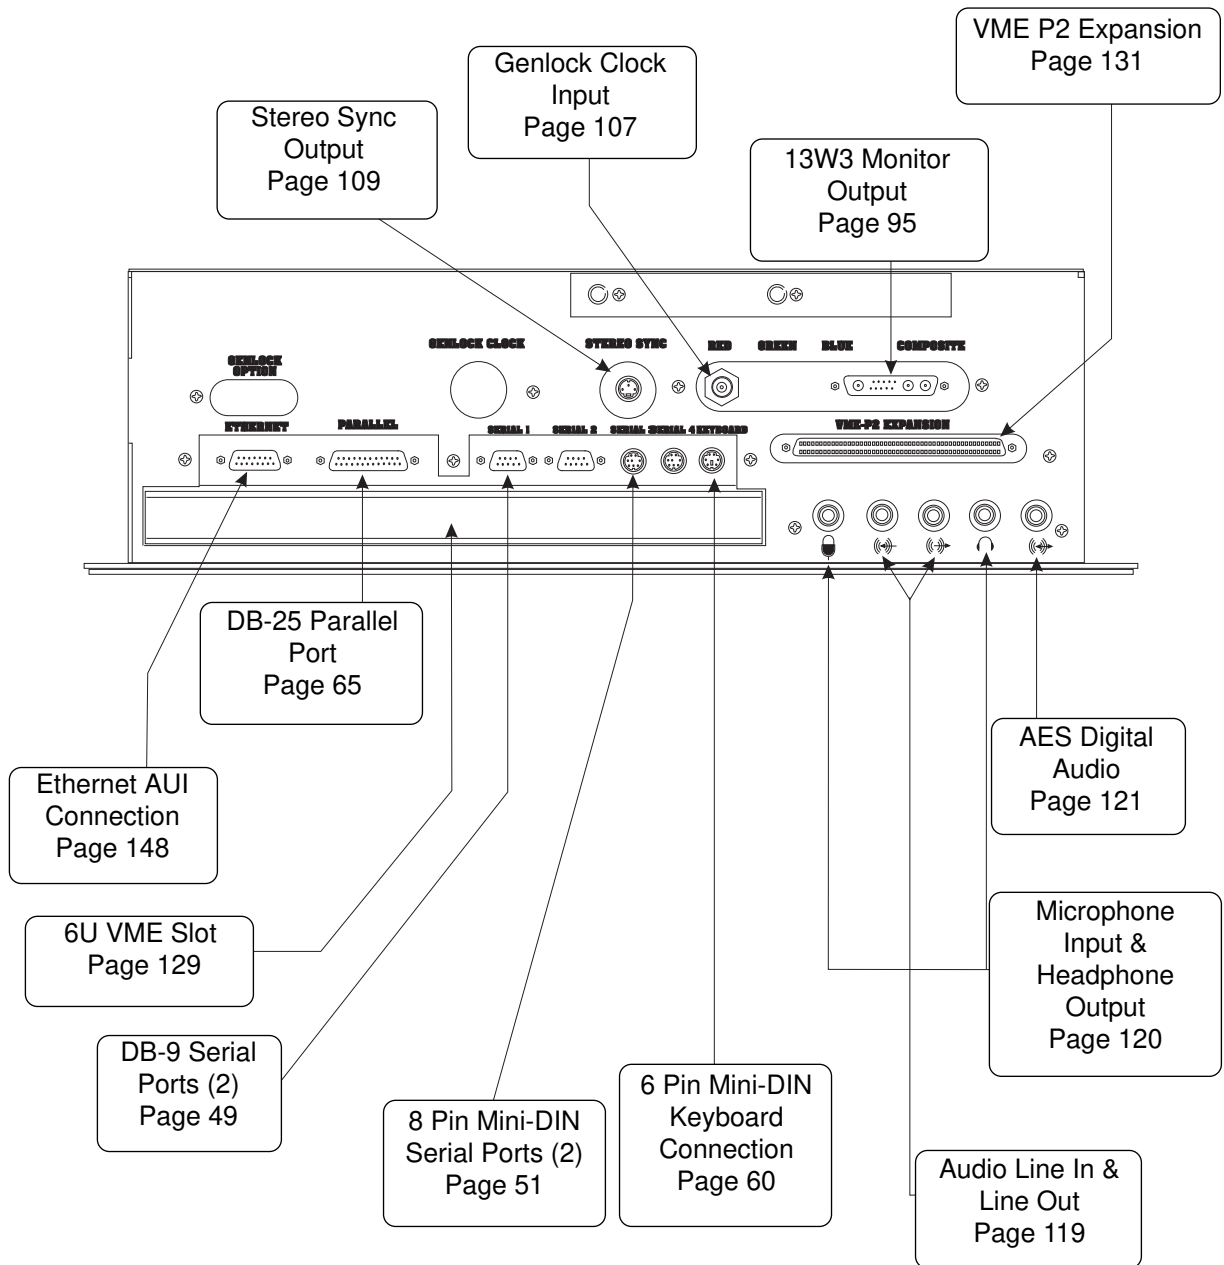

I/O Panel - 4D/30, 35 E-Module With Elan Graphics Board

Figure 16 Personal IRIS I/O Panel - 4D/30, 35 with Elan Graphics Board