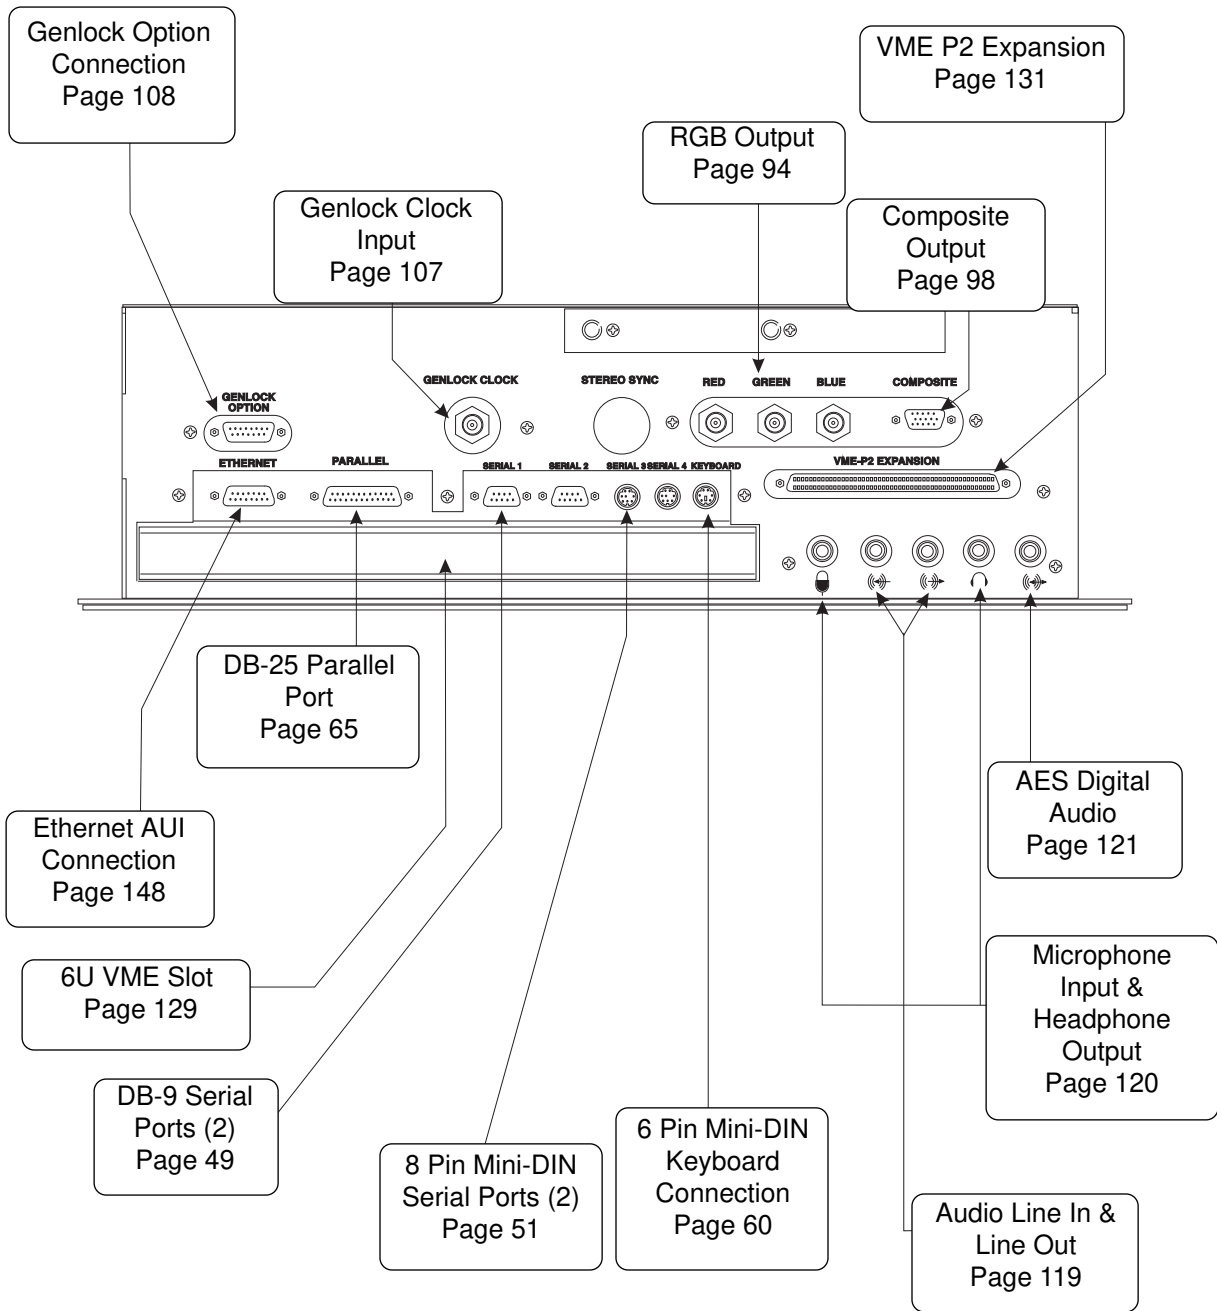

I/O Panel - 4D/30, 35 E-Module With GR1.5 Graphics Board

Figure 15 Personal IRIS I/O Panel - 4D/30, 35 with GR1.5 Graphics Board